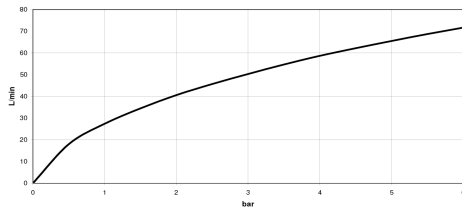

Recommended miscellaneous

Leak protection 1/2" -

12 010 970 90

Concealed three-way diverter -

35 104 970 90

mm [inches]

	min	max
Domicil	60 [2 3/8"]	105 [4 1/8"]
Source	73 [2 7/8"]	123 [4 7/8"]
Square	73 [2 7/8"]	123 [4 7/8"]
Madison	73 [2 7/8"]	138 [5 3/8"]
LULLU	73 [2 7/8"]	148 [5 3/4"]
Madison Flair	73 [2 7/8"]	148 [5 7/8"]
Just	78 [3 1/8"]	148 [5 7/8"]
LaFleur	83 [3 1/4"]	148 [5 7/8"]
Supernova	83 [3 1/4"]	148 [5 7/8"]
Tara	83 [3 1/4"]	148 [5 7/8"]
Vaia	83 [3 1/4"]	148 [5 7/8"]
MEM	108 [4 1/4"]	148 [5 7/8"]
CL_1	108 [4 1/4"]	148 [5 7/8"]

Flow rate chart

Certificates

LGA_28456.

Concealed three-way diverter -

35 104 970 90

Spare parts list

No.	Item Number	Name	Quantity used	Delivery time
1	09 31 11 151 90	pin	2	2
2	90 30 11 085 00 90	set	1	2
3	09 29 06 025 90	spindle	1	2
4	09 21 02 124 90	lid	1	2
5	09 21 02 125 90	cap	1	2
6	09 14 03 109 90	seal	1	2
7	90 18 40 077 00 90	spindle	1	2
8	09 16 01 026 90	ring	1	2
9	90 12 12 002 00 90	fixing cap	2	2
10	90 18 40 077 01 90	spindle	1	2