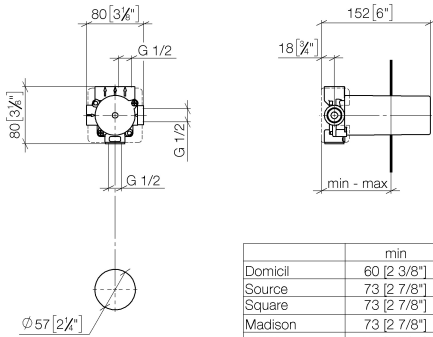

Concealed three-way diverter -

35 104 970 90

- red brass, lead-free
- 2x female thread 1/2" connections
- 3x female thread 1/2" outlet
- cut-to-length spindle and sleeve
- dust cover
- anti-water packing
- soundproofing
- WRAS 1609056

Recommended miscellaneous

Leak protection 1/2" -

12 010 970 90

Concealed three-way diverter -

35 104 970 90

mm [inches]

	min	max
Domicil	60 [2 3/8"]	105 [4 1/8"]
Source	73 [2 7/8"]	123 [4 7/8"]
Square	73 [2 7/8"]	123 [4 7/8"]
Madison	73 [2 7/8"]	138 [5 3/8"]
LULLU	73 [2 7/8"]	148 [5 3/4"]
Madison Flair	73 [2 7/8"]	148 [5 7/8"]
Just	78 [3 1/8"]	148 [5 7/8"]
LaFleur	83 [3 1/4"]	148 [5 7/8"]
Supernova	83 [3 1/4"]	148 [5 7/8"]
Tara	83 [3 1/4"]	148 [5 7/8"]
Vaia	83 [3 1/4"]	148 [5 7/8"]
MEM	108 [4 1/4"]	148 [5 7/8"]
CL_1	108 [4 1/4"]	148 [5 7/8"]

Flow rate chart

Certificates

LGA_28456.

Concealed three-way diverter -

35 104 970 90

Spare parts list

No.	Item Number	Name	Quantity used	Delivery time
1	09 31 11 151 90	pin	2	2
2	90 30 11 085 00 90	set	1	2
3	09 29 06 025 90	spindle	1	2
4	09 21 02 124 90	lid	1	2
5	09 21 02 125 90	cap	1	2
6	09 14 03 109 90	seal	1	2
7	90 18 40 077 00 90	spindle	1	2
8	09 16 01 026 90	ring	1	2
9	90 12 12 002 00 90	fixing cap	2	2
10	90 18 40 077 01 90	spindle	1	2