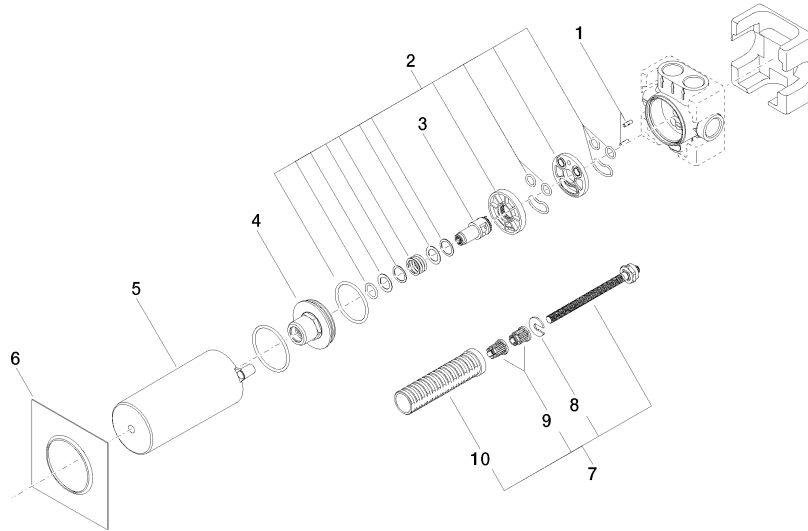

Concealed three-way diverter -

35 104 970 90

- red brass, lead-free
- 2x female thread 1/2" connections
- 3x female thread 1/2" outlet
- cut-to-length spindle and sleeve
- dust cover
- anti-water packing
- soundproofing
- WRAS 1609056

Recommended miscellaneous

Leak protection 1/2" -

12 010 970 90

Concealed three-way diverter -

35 104 970 90

mm [inches]

	min	max
Domicil	60 [2 3/8"]	105 [4 1/8"]
Source	73 [2 7/8"]	123 [4 7/8"]
Square	73 [2 7/8"]	123 [4 7/8"]
Madison	73 [2 7/8"]	138 [5 3/8"]
LULLU	73 [2 7/8"]	148 [5 3/4"]
Madison Flair	73 [2 7/8"]	148 [5 7/8"]
Just	78 [3 1/8"]	148 [5 7/8"]
LaFleur	83 [3 1/4"]	148 [5 7/8"]
Supernova	83 [3 1/4"]	148 [5 7/8"]
Tara	83 [3 1/4"]	148 [5 7/8"]
Vaia	83 [3 1/4"]	148 [5 7/8"]
MEM	108 [4 1/4"]	148 [5 7/8"]
CL_1	108 [4 1/4"]	148 [5 7/8"]

Flow rate chart

Certificates

LGA_28456.

Concealed three-way diverter -

35 104 970 90

Spare parts list

No.	Item Number	Name	Quantity used	Delivery time
1	09 31 11 151 90	pin	2	2
2	90 30 11 085 00 90	set	1	2
3	09 29 06 025 90	spindle	1	2
4	09 21 02 124 90	lid	1	2
5	09 21 02 125 90	cap	1	2
6	09 14 03 109 90	seal	1	2
7	90 18 40 077 00 90	spindle	1	2
8	09 16 01 026 90	ring	1	2
9	90 12 12 002 00 90	fixing cap	2	2
10	90 18 40 077 01 90	spindle	1	2